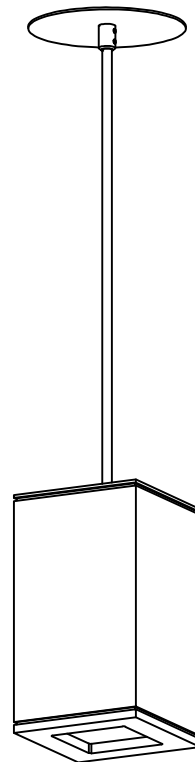

Ciro SQ

PENDANT

SPECIFICATION SHEET

Ciro SQ

Model 1280

Type

P Pendant

Size

CC Clear insulated cable (standard)
WC White cable
BC Black cable

Notes

- 1 Nominal lumens value specified
- 2 Downlight LED module, constant current 18 Volt 500 mA - 8.4 W, 700 mA - 12.6 W
- 3 90+ CRI standard
- 4 Canopy finish matches housing
- 5 96" standard power cable length

Example fixture number:

1280 - P - 7 - M - 30 - U - ID - S - SA - 19 - PC - CC

Ciro SQ

PENDANT

Sleek and clean are words that describe **Ciro SQ**. It's contribution as a design element can offer many statements. All elements are solid machined aluminum construction.

Size	
7	7" [178mm]
12	12" [305mm]
Custom	

* 100mm square fixture body
* Available in 7" [178mm] and 12" [305mm] long body

Ciro SQ

PENDANT

SPECIFICATION SHEET

Ciro SQ

INSTALLATION TYPE

Straight power cable with integral driver