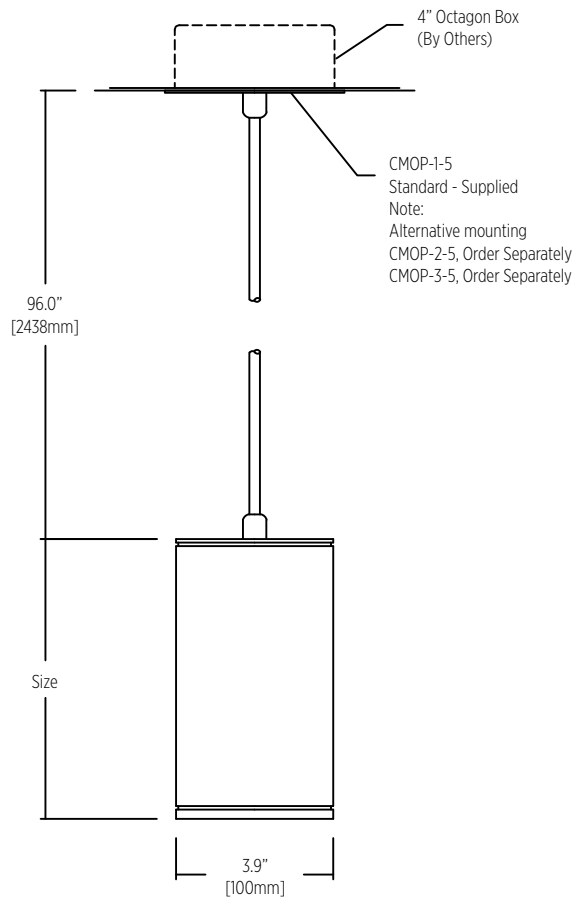

CC Clear insulated cable (standard)
WC White cable
BC Black cable

Notes

- 1 Nominal lumens value specified
- 2 Downlight LED module, constant current 18 Volt 500 mA - 8.4 W, 700 mA - 12.6 W
- 3 90+ CRI standard
- 4 Canopy finish matches housing
- 5 96" standard power cable length

Example fixture number:

1280 - P - 7 - M - 30 - U - ID - S - SA - 19 - PC - CC

Ciro SQ

PENDANT

Sleek and clean are words that describe **Ciro SQ**. It's contribution as a design element can offer many statements. All elements are solid machined aluminum construction.

Size	
7	7" [178mm]
12	12" [305mm]
Custom	

* 100mm square fixture body
* Available in 7" [178mm] and 12" [305mm] long body

Ciro SQ

PENDANT

SPECIFICATION SHEET

Ciro SQ

INSTALLATION TYPE

Straight power cable with integral driver