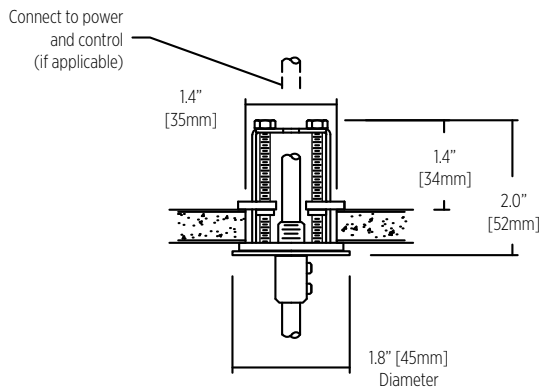

Size	
7	7" [178mm]
12	12" [305mm]
Custom	

* 100mm square fixture body
* Available in 7" [178mm] and 12" [305mm] long body

Ciro SQ

PENDANT

SPECIFICATION SHEET

Ciro SQ

INSTALLATION TYPE

Straight power cable with integral driver

CMOP-1-5 Standard - Supplied

Mounting Option Power 1-5
Octagon Box (By Others)
Installed in drywall, wood or concrete ceiling

Ciro SQ

PENDANT

SPECIFICATION SHEET

Ciro SQ

ALTERNATIVE MOUNTING OPTION

CMOP-2-5 Order Separately

Mounting Option Power 2-5
65mm Diameter Box (By Others)
Installed in drywall, wood or concrete ceiling

CMOP-3-5 Order Separately

Mounting Option Power 3-5
Suspension Assembly
Installed in drywall or wood ceiling