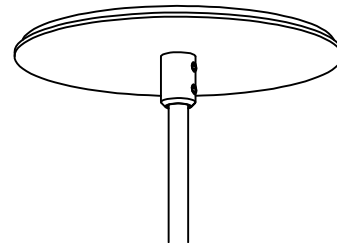

Size	
7	7" [178mm]
12	12" [305mm]
Custom	

* 100mm square fixture body
* Available in 7" [178mm] and 12" [305mm] long body

Ciro SQ

PENDANT

SPECIFICATION SHEET

Ciro SQ

INSTALLATION TYPE

Straight power cable with integral driver

CMOP-1-5 Standard - Supplied

Mounting Option Power 1-5
Octagon Box (By Others)
Installed in drywall, wood or concrete ceiling

Ciro SQ

PENDANT

SPECIFICATION SHEET

Ciro SQ

ALTERNATIVE MOUNTING OPTION

CMOP-2-5 Order Separately

Mounting Option Power 2-5
65mm Diameter Box (By Others)
Installed in drywall, wood or concrete ceiling

CMOP-3-5 Order Separately

Mounting Option Power 3-5
Suspension Assembly
Installed in drywall or wood ceiling