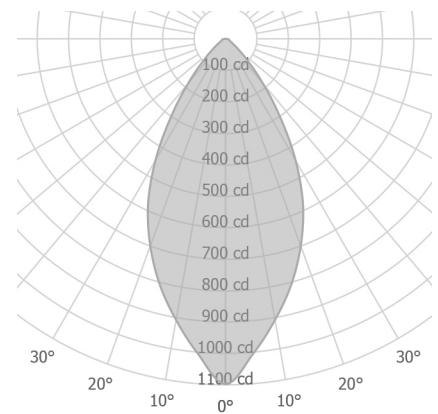

Example fixture number:

1280 - P - 7 - M - 30 - U - ID - S - SA - 19 - PC - CC