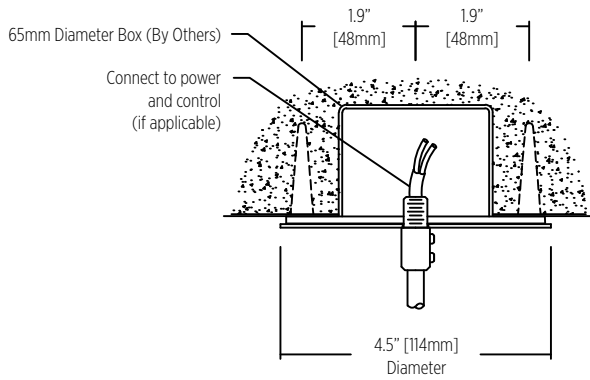

Size	
7	7" [178mm]
12	12" [305mm]
Custom	

* 100mm square fixture body
* Available in 7" [178mm] and 12" [305mm] long body

Ciro SQ

PENDANT

SPECIFICATION SHEET

Ciro SQ

INSTALLATION TYPE

Straight power cable with integral driver

CMOP-1-5 Standard - Supplied

Mounting Option Power 1-5
Octagon Box (By Others)
Installed in drywall, wood or concrete ceiling

Ciro SQ

PENDANT

SPECIFICATION SHEET

Ciro SQ

ALTERNATIVE MOUNTING OPTION

CMOP-2-5 Order Separately

Mounting Option Power 2-5
65mm Diameter Box (By Others)
Installed in drywall, wood or concrete ceiling

CMOP-3-5 Order Separately

Mounting Option Power 3-5
Suspension Assembly
Installed in drywall or wood ceiling