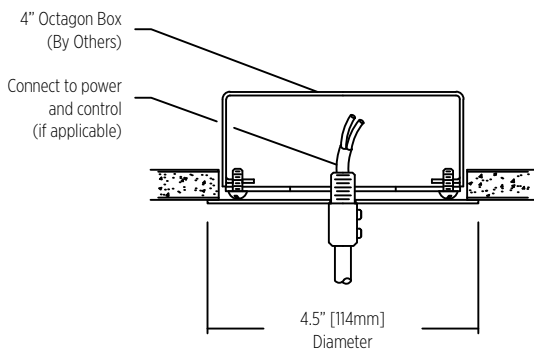

CMOP-1-5 Standard - Supplied

Mounting Option Power 1-5
Octagon Box (By Others)
Installed in drywall, wood or concrete ceiling