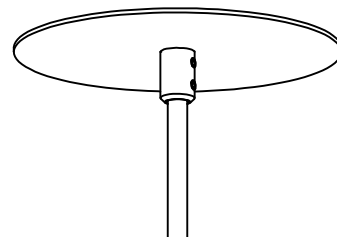

CMOP-1-5 Standard - Supplied

Mounting Option Power 1-5
Octagon Box (By Others)
Installed in drywall, wood or concrete ceiling