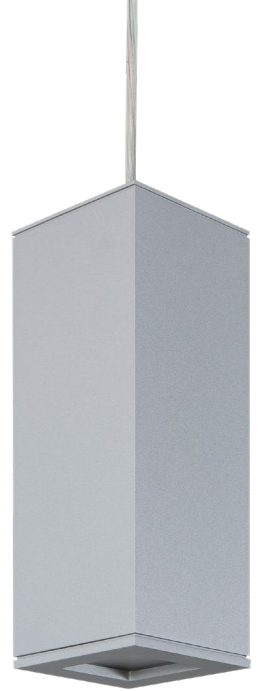

Ciro SQ

PENDANT

SPECIFICATION SHEET

Ciro SQ

Model 1280

Type

P Pendant

Size

CC Clear insulated cable (standard)
WC White cable
BC Black cable

Notes

- 1 Nominal lumens value specified
- 2 Downlight LED module, constant current 18 Volt 500 mA - 8.4 W, 700 mA - 12.6 W
- 3 90+ CRI standard
- 4 Canopy finish matches housing
- 5 96" standard power cable length

Example fixture number:

1280 - P - 7 - M - 30 - U - ID - S - SA - 19 - PC - CC

Ciro SQ

PENDANT

Sleek and clean are words that describe **Ciro SQ**. It's contribution as a design element can offer many statements. All elements are solid machined aluminum construction.

Size	
7	7" [178mm]
12	12" [305mm]
Custom	

* 100mm square fixture body
* Available in 7" [178mm] and 12" [305mm] long body

Ciro SQ

PENDANT

SPECIFICATION SHEET

Ciro SQ

INSTALLATION TYPE

Straight power cable with integral driver